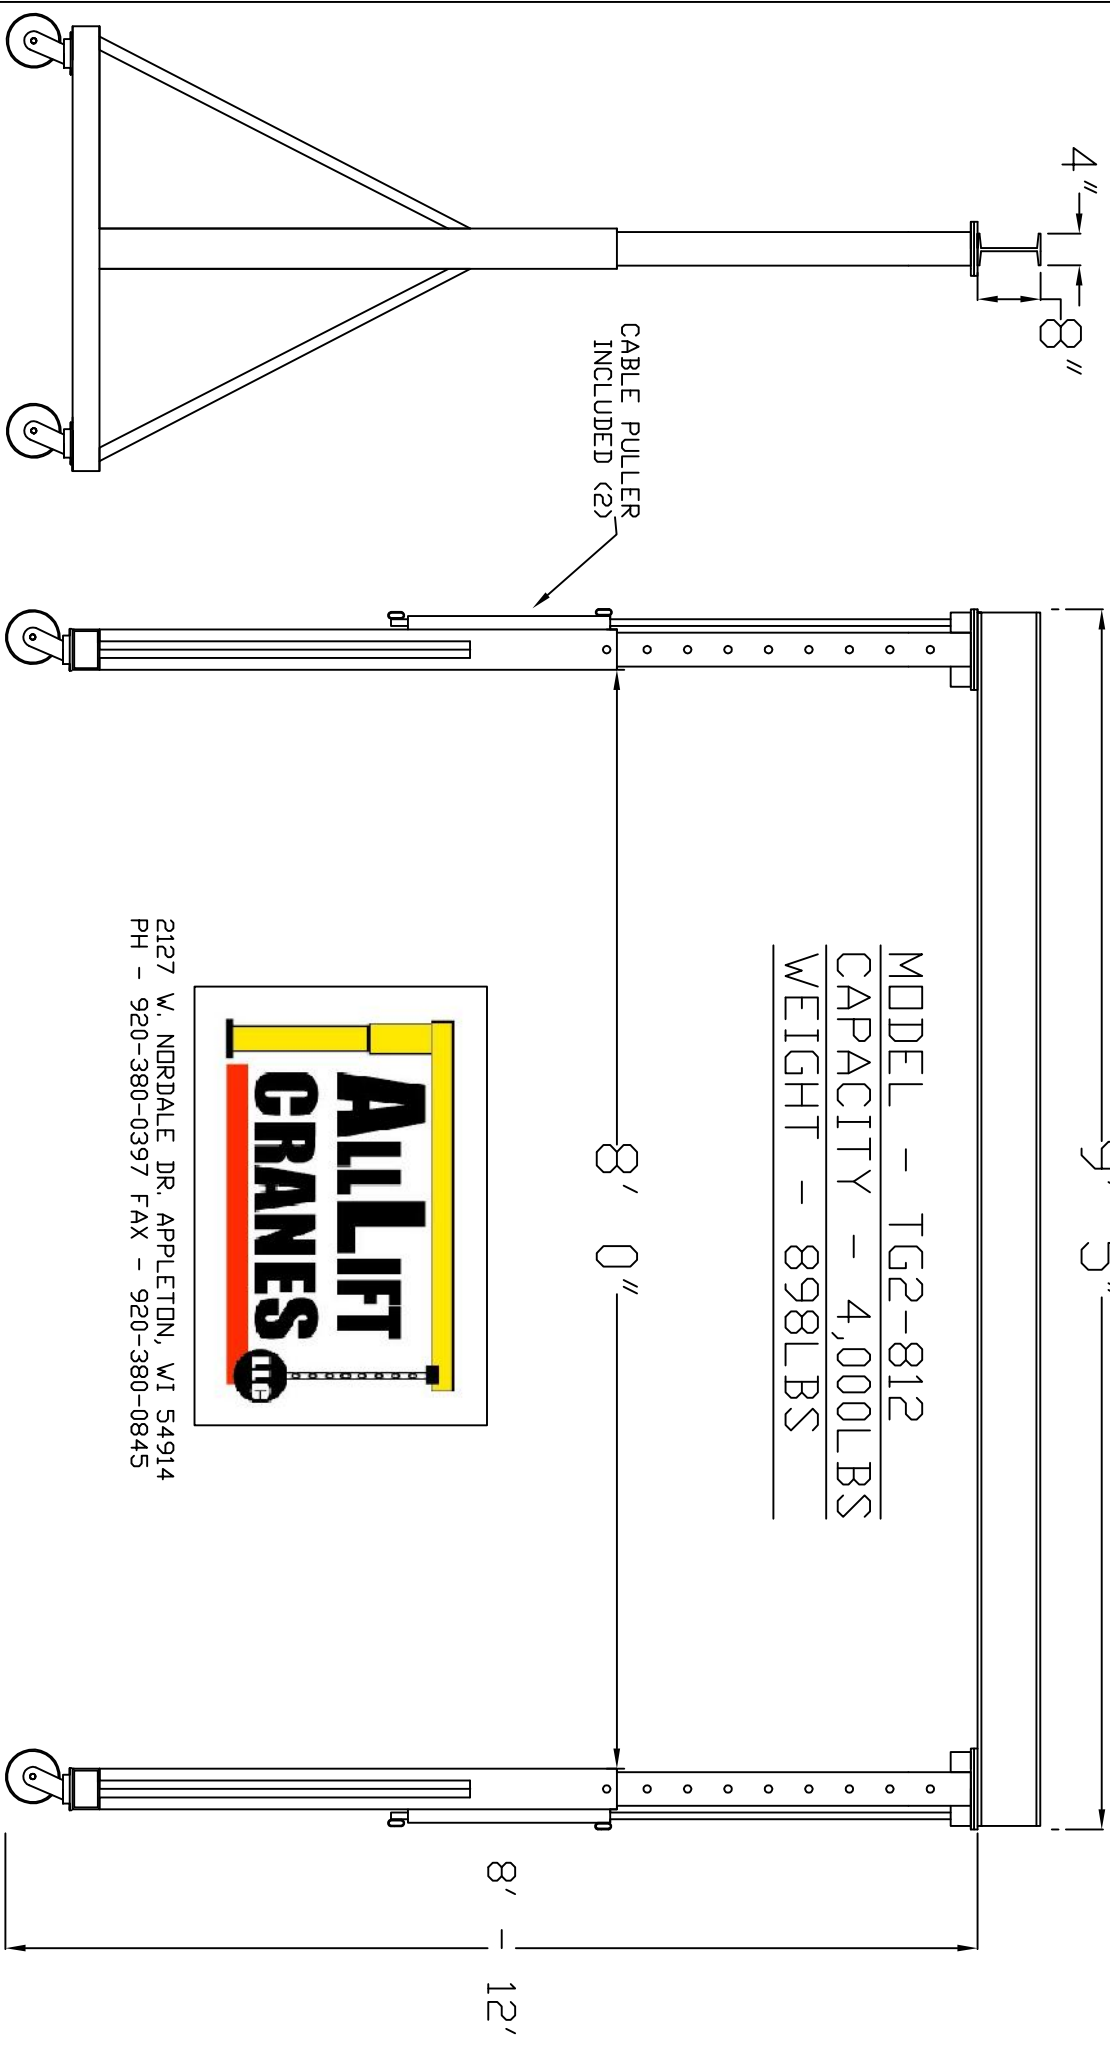

ADJUSTABLE HEIGHT GANTRY CRANE

4" →
8" →

CABLE PULLER
INCLUDED (2)

9' 5"

8' 0"

8' - 12'

MODEL - TG2-812
CAPACITY - 4,000LBS
WEIGHT - 898LBS

2127 W. NORDALE DR. APPLETON, WI 54914
PH - 920-380-0397 FAX - 920-380-0845

PAINTED SAFETY YELLOW

CAUTION - DO NOT MOVE UNDER LOAD.